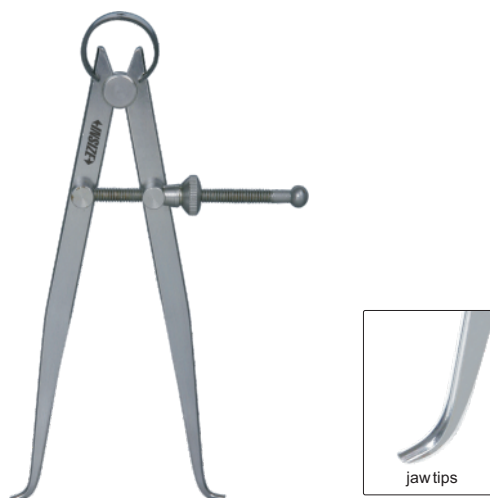

INSIDE SPRING CALIPER

7261-150

- Made of carbon steel

Code	Size(L)	Range(W)
7261-150	150mm	20 - 170mm
7261-200	200mm	22 - 220mm
7261-250	269mm	30 - 270mm
7261-300	327mm	30 - 320mm