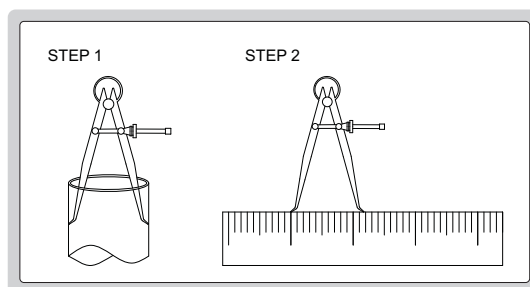

INSIDE SPRING CALIPER

7261-150

- Made of carbon steel

Code	Size(L)	Range(W)
7261-150	150mm	20 - 170mm
7261-200	200mm	22 - 220mm
7261-250	269mm	30 - 270mm
7261-300	327mm	30 - 320mm