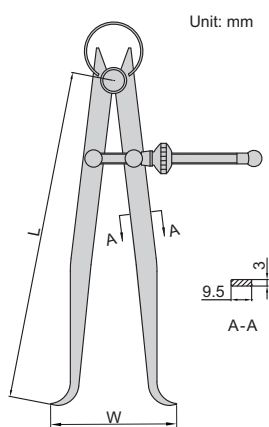

INSIDE SPRING CALIPER

7261-150

- Made of carbon steel

Code	Size(L)	Range(W)
7261-150	150mm	20 - 170mm
7261-200	200mm	22 - 220mm
7261-250	269mm	30 - 270mm
7261-300	327mm	30 - 320mm