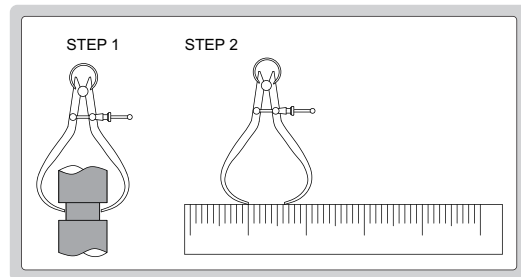

OUTSIDE SPRING CALIPER

7262-150

- Made of carbon steel

Code	Size(L)	Range(W)
7262-150	155mm	0 - 140mm
7262-200	210mm	0 - 210mm
7262-250	314mm	0 - 290mm
7262-300	366mm	0 - 350mm