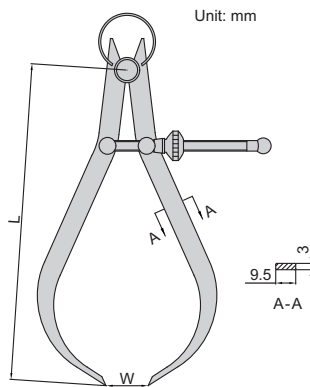

OUTSIDE SPRING CALIPER

7262-150

- Made of carbon steel

Code	Size(L)	Range(W)
7262-150	155mm	0 - 140mm
7262-200	210mm	0 - 210mm
7262-250	314mm	0 - 290mm
7262-300	366mm	0 - 350mm