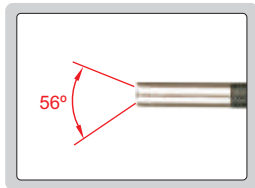

# ENDOSCOPE CODE ISV-WE60A\*

focus distance: 10~60mm

angle of view: 56°

probe can be bent in two directions ( $\pm 150^\circ$ )

35° mirror(optional)

45° mirror(optional)

55° mirror(included)

the probe can be separated from main body

- The probe can be separated from main body(2.4G WiFi), the maximum distance is 10m

## SPECIFICATION

Probe diameter	6mm
Dust/waterproof probe	IP67
Pixel	0.3M
Resolution	640x480
Frame rate	30fps
Image process	mirror, zoom (1.5X)
File format	picture: JPG , video: ASF
Memory	4GSD card
Power supply of probe	rechargeable battery (charged through main body or USB port)
Power supply of main body	rechargeable battery (for 4 hours working)
Weight	650g

## STANDARD DELIVERY

Main body	1pc
Probe	1pc
SD card (4G)	1pc
55° mirror	1pc
AC/DC adapter	1pc
Video output cable	1pc
USB cable	1pc