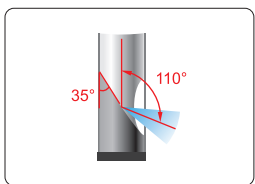

# ENDOSCOPE CODE ISV-WE60A\*

focus distance: 10~60mm

angle of view: 56°

probe can be bent in two directions ( $\pm 150^\circ$ )

35° mirror(optional)

45° mirror(optional)

55° mirror(included)

the probe can be separated from main body

- The probe can be separated from main body(2.4G WiFi), the maximum distance is 10m

## SPECIFICATION

Probe diameter	6mm
Dust/waterproof probe	IP67
Pixel	0.3M
Resolution	640x480
Frame rate	30fps
Image process	mirror, zoom (1.5X)
File format	picture: JPG , video: ASF
Memory	4GSD card
Power supply of probe	rechargeable battery (charged through main body or USB port)
Power supply of main body	rechargeable battery (for 4 hours working)
Weight	650g