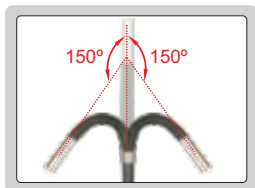

# ENDOSCOPE CODE ISV-WE60A\*

focus distance: 10~60mm

angle of view: 56°

probe can be bent in two directions ( $\pm 150^\circ$ )

35° mirror(optional)

45° mirror(optional)

55° mirror(included)

the probe can be separated from main body

- The probe can be separated from main body(2.4G WiFi), the maximum distance is 10m

## SPECIFICATION

Probe diameter	6mm
Dust/waterproof probe	IP67
Pixel	0.3M
Resolution	640x480
Frame rate	30fps
Image process	mirror, zoom (1.5X)
File format	picture: JPG , video: ASF
Memory	4GSD card
Power supply of probe	rechargeable battery (charged through main body or USB port)
Power supply of main body	rechargeable battery (for 4 hours working)
Weight	650g