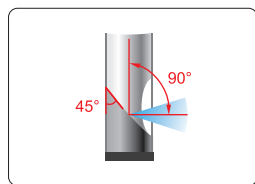

# ENDOSCOPE CODE ISV-WE60A\*

focus distance: 10~60mm

angle of view: 56°

probe can be bent in two directions ( $\pm 150^\circ$ )

35° mirror(optional)

45° mirror(optional)

55° mirror(included)

the probe can be separated from main body

- The probe can be separated from main body(2.4G WiFi), the maximum distance is 10m

## SPECIFICATION

Probe diameter	6mm
Dust/waterproof probe	IP67
Pixel	0.3M
Resolution	640x480
Frame rate	30fps
Image process	mirror, zoom (1.5X)
File format	picture: JPG , video: ASF
Memory	4GSD card
Power supply of probe	rechargeable battery (charged through main body or USB port)
Power supply of main body	rechargeable battery (for 4 hours working)
Weight	650g