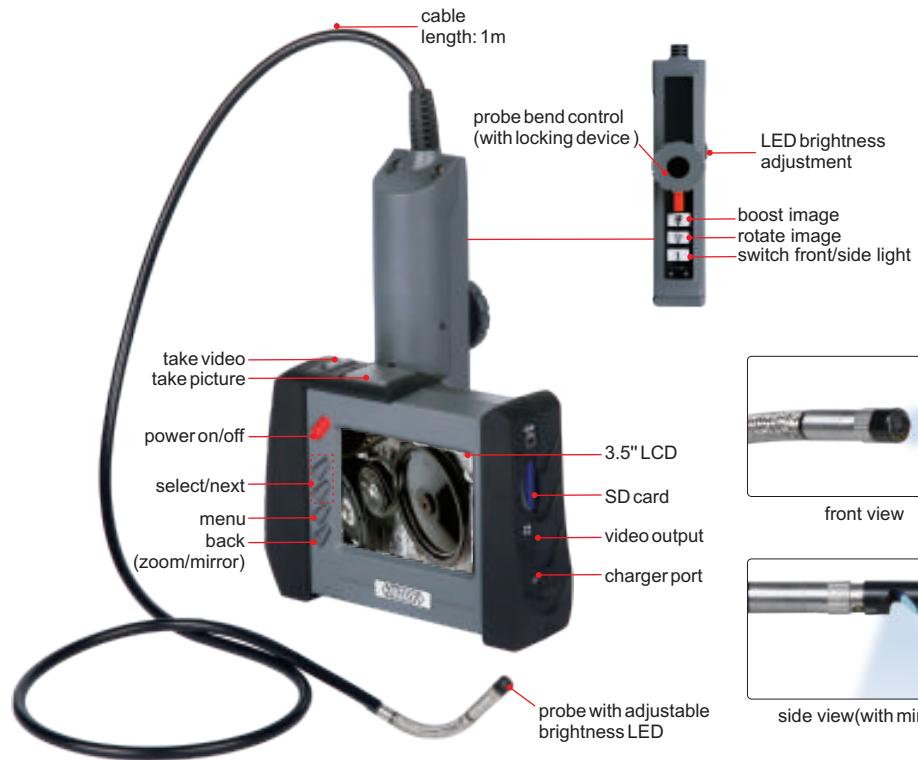

# ENDOSCOPE CODE ISV-WE60A\*

focus distance: 10~60mm

angle of view: 56°

probe can be bent in two directions ( $\pm 150^\circ$ )

35° mirror(optional)

45° mirror(optional)

55° mirror(included)

the probe can be separated from main body

- The probe can be separated from main body(2.4G WiFi), the maximum distance is 10m

## SPECIFICATION

Probe diameter	6mm
Dust/waterproof probe	IP67
Pixel	0.3M
Resolution	640x480
Frame rate	30fps
Image process	mirror, zoom (1.5X)
File format	picture: JPG , video: ASF
Memory	4GSD card
Power supply of probe	rechargeable battery (charged through main body or USB port)
Power supply of main body	rechargeable battery (for 4 hours working)
Weight	650g

## STANDARD DELIVERY

Main body	1pc
Probe	1pc
SD card (4G)	1pc
55° mirror	1pc
AC/DC adapter	1pc
Video output cable	1pc
USB cable	1pc