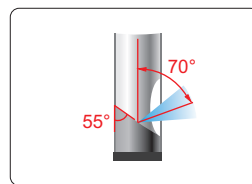

# ENDOSCOPE CODE ISV-WE60A\*

focus distance: 10~60mm

angle of view: 56°

probe can be bent in two directions ( $\pm 150^\circ$ )

35° mirror(optional)

45° mirror(optional)

55° mirror(included)

the probe can be separated from main body

- The probe can be separated from main body(2.4G WiFi), the maximum distance is 10m

## SPECIFICATION

Probe diameter	6mm
Dust/waterproof probe	IP67
Pixel	0.3M
Resolution	640x480
Frame rate	30fps
Image process	mirror, zoom (1.5X)
File format	picture: JPG , video: ASF
Memory	4GSD card
Power supply of probe	rechargeable battery (charged through main body or USB port)
Power supply of main body	rechargeable battery (for 4 hours working)
Weight	650g