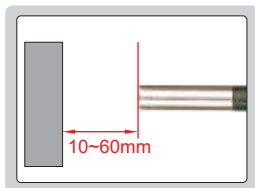

# ENDOSCOPE CODE ISV-WE60A\*

focus distance: 10~60mm

angle of view: 56°

probe can be bent in two directions ( $\pm 150^\circ$ )

35° mirror(optional)

45° mirror(optional)

55° mirror(included)

the probe can be separated from main body

- The probe can be separated from main body(2.4G WiFi), the maximum distance is 10m

## SPECIFICATION

Probe diameter	6mm
Dust/waterproof probe	IP67
Pixel	0.3M
Resolution	640x480
Frame rate	30fps
Image process	mirror, zoom (1.5X)
File format	picture: JPG , video: ASF
Memory	4GSD card
Power supply of probe	rechargeable battery (charged through main body or USB port)
Power supply of main body	rechargeable battery (for 4 hours working)
Weight	650g

## STANDARD DELIVERY

Main body	1pc
Probe	1pc
SD card (4G)	1pc
55° mirror	1pc
AC/DC adapter	1pc
Video output cable	1pc
USB cable	1pc