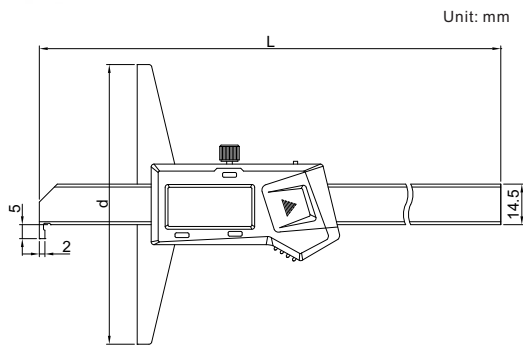

DIGITAL HOOK DEPTH GAUGE

1142-150A

- Resolution: 0.01mm/0.0005"
- Buttons: on/off, zero, mm/inch
- Automatic power off, move the digital unit to turn on power
- Battery CR2032
- USB data output
- Made of stainless steel
- Optional accessory: SPC cable (page A1-A2)

(mm)

Code	Range	Accuracy	L	d
1142-150A	0-150mm/0-6"	±0.04mm	230	100
1142-200A	0-200mm/0-8"	±0.04mm	280	100
1142-300A	0-300mm/0-12"	±0.05mm	380	150