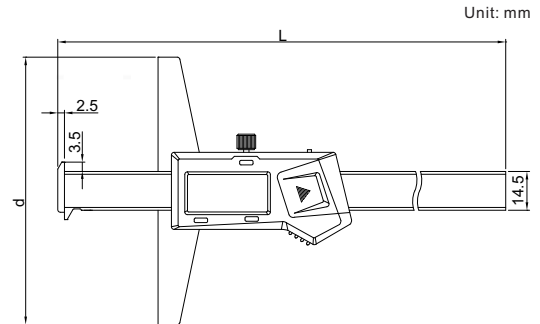

## DIGITAL DOUBLE HOOK DEPTH GAUGE

**1144-150A**

- Resolution: 0.01mm/0.0005"
- Buttons: on/off, zero, mm/inch
- Automatic power off, move the digital unit to turn on power
- Battery CR2032
- USB data output
- Made of stainless steel
- Optional accessory: SPC cable (page A1-A2)

(mm)

Code	Range	Accuracy	L	d
<b>1144-150A</b>	0-150mm/0-6"	±0.03mm	233	100
<b>1144-200A</b>	0-200mm/0-8"	±0.03mm	283	100
<b>1144-300A</b>	0-300mm/0-12"	±0.04mm	383	150