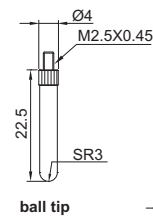

DIGITAL DEPTH GAUGE

2141-202

Unit: mm

2141-201

2141-202

pointed tip

ball tip

extension rods

- Mode button : to track the minimum or maximum reading
- '+/-' button: to change measuring direction
- CR2032 battery, automatic power off
- Stainless steel base
- Extension rods: 25mm(1pc), 50mm(1pc), 75mm(1pc), 100mm(2pcs)
- Supplied with pointed tip and ball tip

| Code | Range | Digital indicator stroke | Digital indicator resolution | Accuracy | Base |
|----------|---------------|--------------------------|------------------------------|----------|------------|
| 2141-201 | 0-300mm/0-12" | 25.4mm/1" | 0.005mm/0.0005" | ±0.03mm | 63x17mm |
| 2141-202 | 0-300mm/0-12" | 25.4mm/1" | 0.005mm/0.0005" | ±0.03mm | 101.5x17mm |