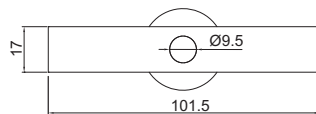

DIGITAL DEPTH GAUGE

Unit: mm

2141-202

- Mode button : to track the minimum or maximum reading
- '+/-' button: to change measuring direction
- CR2032 battery, automatic power off
- Stainless steel base
- Extension rods: 25mm(1pc), 50mm(1pc), 75mm(1pc), 100mm(2pcs)
- Supplied with pointed tip and ball tip

Code	Range	Digital indicator stroke	Digital indicator resolution	Accuracy	Base
2141-201	0-300mm/0-12"	25.4mm/1"	0.005mm/0.0005"	±0.03mm	63x17mm
2141-202	0-300mm/0-12"	25.4mm/1"	0.005mm/0.0005"	±0.03mm	101.5x17mm