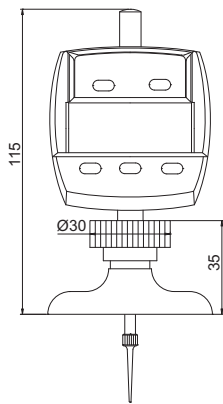

DIGITAL DEPTH GAUGE

2141-202

Unit: mm

2141-201

2141-202

pointed tip

ball tip

extension rods

- Mode button : to track the minimum or maximum reading
- '+/-' button: to change measuring direction
- CR2032 battery, automatic power off
- Stainless steel base
- Extension rods: 25mm(1pc), 50mm(1pc), 75mm(1pc), 100mm(2pcs)
- Supplied with pointed tip and ball tip

| Code | Range | Digital indicator stroke | Digital indicator resolution | Accuracy | Base |
|----------|---------------|--------------------------|------------------------------|----------|------------|
| 2141-201 | 0-300mm/0-12" | 25.4mm/1" | 0.005mm/0.0005" | ±0.03mm | 63x17mm |
| 2141-202 | 0-300mm/0-12" | 25.4mm/1" | 0.005mm/0.0005" | ±0.03mm | 101.5x17mm |