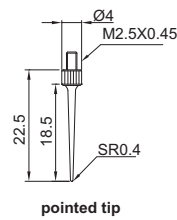

DIGITAL DEPTH GAUGE

2141-202

Unit: mm

2141-201

2141-202

pointed tip

ball tip

extension rods

- Mode button : to track the minimum or maximum reading
- '+/-' button: to change measuring direction
- CR2032 battery, automatic power off
- Stainless steel base
- Extension rods: 25mm(1pc), 50mm(1pc), 75mm(1pc), 100mm(2pcs)
- Supplied with pointed tip and ball tip

| Code | Range | Digital indicator stroke | Digital indicator resolution | Accuracy | Base |
|----------|---------------|--------------------------|------------------------------|----------|------------|
| 2141-201 | 0-300mm/0-12" | 25.4mm/1" | 0.005mm/0.0005" | ±0.03mm | 63x17mm |
| 2141-202 | 0-300mm/0-12" | 25.4mm/1" | 0.005mm/0.0005" | ±0.03mm | 101.5x17mm |