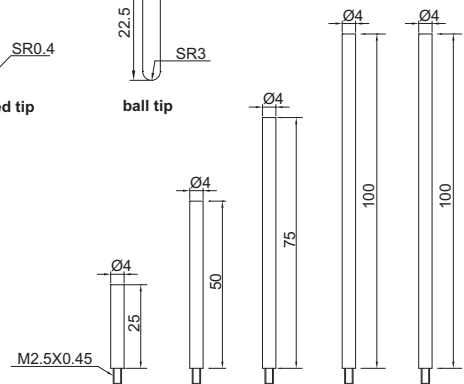

DIGITAL DEPTH GAUGE

2141-202

Unit: mm

2141-201

2141-202

pointed tip

ball tip

extension rods

- Mode button : to track the minimum or maximum reading
- '+/-' button: to change measuring direction
- CR2032 battery, automatic power off
- Stainless steel base
- Extension rods: 25mm(1pc), 50mm(1pc), 75mm(1pc), 100mm(2pcs)
- Supplied with pointed tip and ball tip

| Code | Range | Digital indicator stroke | Digital indicator resolution | Accuracy | Base |
|----------|---------------|--------------------------|------------------------------|----------|------------|
| 2141-201 | 0-300mm/0-12" | 25.4mm/1" | 0.005mm/0.0005" | ±0.03mm | 63x17mm |
| 2141-202 | 0-300mm/0-12" | 25.4mm/1" | 0.005mm/0.0005" | ±0.03mm | 101.5x17mm |