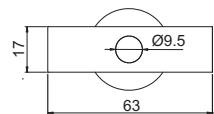

DIGITAL DEPTH GAUGE

2141-202

Unit: mm

2141-201

2141-202

pointed tip

ball tip

extension rods

- Mode button : to track the minimum or maximum reading
- '+/-' button: to change measuring direction
- CR2032 battery, automatic power off
- Stainless steel base
- Extension rods: 25mm(1pc), 50mm(1pc), 75mm(1pc), 100mm(2pcs)
- Supplied with pointed tip and ball tip

| Code | Range | Digital indicator stroke | Digital indicator resolution | Accuracy | Base |
|----------|---------------|--------------------------|------------------------------|----------|------------|
| 2141-201 | 0-300mm/0-12" | 25.4mm/1" | 0.005mm/0.0005" | ±0.03mm | 63x17mm |
| 2141-202 | 0-300mm/0-12" | 25.4mm/1" | 0.005mm/0.0005" | ±0.03mm | 101.5x17mm |