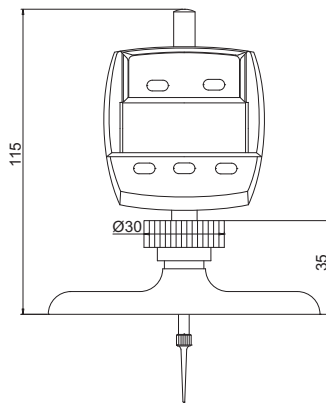

DIGITAL DEPTH GAUGE

2141-202

Unit: mm

2141-201

2141-202

pointed tip

ball tip

extension rods

- Mode button : to track the minimum or maximum reading
- '+/-' button: to change measuring direction
- CR2032 battery, automatic power off
- Stainless steel base
- Extension rods: 25mm(1pc), 50mm(1pc), 75mm(1pc), 100mm(2pcs)
- Supplied with pointed tip and ball tip

| Code | Range | Digital indicator stroke | Digital indicator resolution | Accuracy | Base |
|----------|---------------|--------------------------|------------------------------|----------|------------|
| 2141-201 | 0-300mm/0-12" | 25.4mm/1" | 0.005mm/0.0005" | ±0.03mm | 63x17mm |
| 2141-202 | 0-300mm/0-12" | 25.4mm/1" | 0.005mm/0.0005" | ±0.03mm | 101.5x17mm |