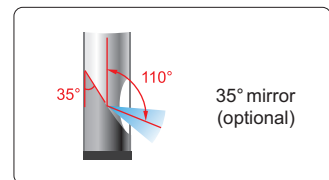

CABLE FOR ENDOSCOPE

Type A
Flexible cable

Type B
Flexible cable

Type C
Semi-rigid cable
(Cable can be set at any shape)

Type D
Semi-rigid cable
(Cable can be set at any shape)

- IP57 dust/waterproof
- With adjustable LED illumination
- Applicable endoscopes: ISV-E55, ISV-E55B, ISV-MUE55, ISV-E55C

SPECIFICATION

Code	Type	Diameter (Ød)	Cable length	Focus distance(L)	Probe
ISV-E55-C4301	A	4.3mm	1m	15-30mm	pixel 0.1M resolution 320x240 frame rate 30fps
ISV-E55-C5501	B	5.5mm	1m	15-100mm	pixel 0.3M resolution 640x480 frame rate 30fps
ISV-E55-C5503			3m		
ISV-E55-C5505			5m		
ISV-E55-C5510			10m		
ISV-E55-R5501	C	5.5mm	1m		
ISV-E55-R5503			3m		
ISV-E55-R1201	D	12mm	1m		