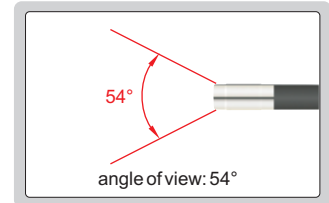

Type C
Semi-rigid cable
(Cable can be set at any shape)