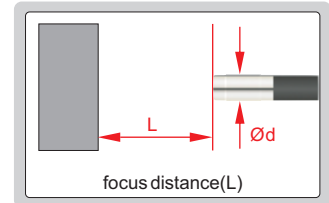

CABLE FOR ENDOSCOPE

Type A
Flexible cable

Type B
Flexible cable

Type C
Semi-rigid cable
(Cable can be set at any shape)

Type D
Semi-rigid cable
(Cable can be set at any shape)

- IP57 dust/waterproof
- With adjustable LED illumination
- Applicable endoscopes: ISV-E55, ISV-E55B, ISV-MUE55, ISV-E55C

SPECIFICATION

Code	Type	Diameter (Ød)	Cable length	Focus distance(L)	Probe
ISV-E55-C4301	A	4.3mm	1m	15-30mm	pixel 0.1M resolution 320x240 frame rate 30fps
ISV-E55-C5501	B	5.5mm	1m	15-100mm	pixel 0.3M resolution 640x480 frame rate 30fps
ISV-E55-C5503			3m		
ISV-E55-C5505			5m		
ISV-E55-C5510			10m		
ISV-E55-R5501	C	5.5mm	1m		
ISV-E55-R5503			3m		
ISV-E55-R1201	D	12mm	1m		