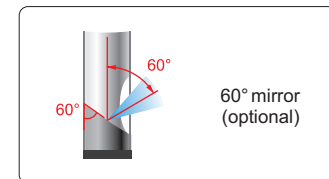

CABLE FOR ENDOSCOPE

Type A
Flexible cable

Type B
Flexible cable

Type C
Semi-rigid cable
(Cable can be set at any shape)

Type D
Semi-rigid cable
(Cable can be set at any shape)

- IP57 dust/waterproof
- With adjustable LED illumination
- Applicable endoscopes: ISV-E55, ISV-E55B, ISV-MUE55, ISV-E55C

SPECIFICATION

Code	Type	Diameter (Ød)	Cable length	Focus distance(L)	Probe
ISV-E55-C4301	A	4.3mm	1m	15-30mm	pixel 0.1M resolution 320x240 frame rate 30fps
ISV-E55-C5501	B	5.5mm	1m	15-100mm	pixel 0.3M resolution 640x480 frame rate 30fps
ISV-E55-C5503			3m		
ISV-E55-C5505			5m		
ISV-E55-C5510			10m		
ISV-E55-R5501	C	5.5mm	1m		
ISV-E55-R5503			3m		
ISV-E55-R1201	D	12mm	1m		