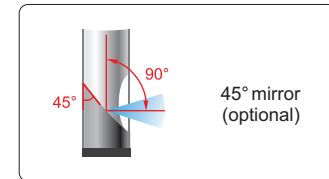

CABLE FOR ENDOSCOPE

Type A
Flexible cable

Type B
Flexible cable

Type C
Semi-rigid cable
(Cable can be set at any shape)

Type D
Semi-rigid cable
(Cable can be set at any shape)

- IP57 dust/waterproof
- With adjustable LED illumination
- Applicable endoscopes: ISV-E55, ISV-E55B, ISV-MUE55, ISV-E55C

SPECIFICATION

Code	Type	Diameter (Ød)	Cable length	Focus distance(L)	Probe
ISV-E55-C4301	A	4.3mm	1m	15-30mm	pixel 0.1M resolution 320x240 frame rate 30fps
ISV-E55-C5501	B	5.5mm	1m	15-100mm	pixel 0.3M resolution 640x480 frame rate 30fps
ISV-E55-C5503			3m		
ISV-E55-C5505			5m		
ISV-E55-C5510			10m		
ISV-E55-R5501	C	5.5mm	1m		
ISV-E55-R5503			3m		
ISV-E55-R1201	D	12mm	1m		