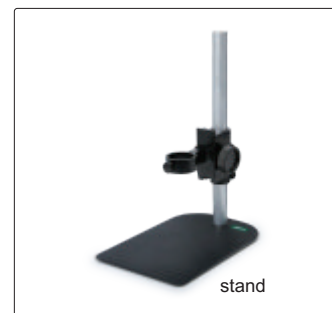

calibration rule

optional accessory

OPTIONAL ACCESSORY

Stand	ISM-WM200-STAND
--------------	------------------------

MAGNIFICATION, FOCUS DISTANCE, VIEW FIELD AND ACCURACY

Magnification	Focus distance	Viewfield	Accuracy
60X	19mm	6.9×5.2mm	40μm
80X	16mm	5.0×3.8mm	30μm
150X	16mm	2.6×2.1mm	20μm
200X	19mm	1.8×1.5mm	15μm