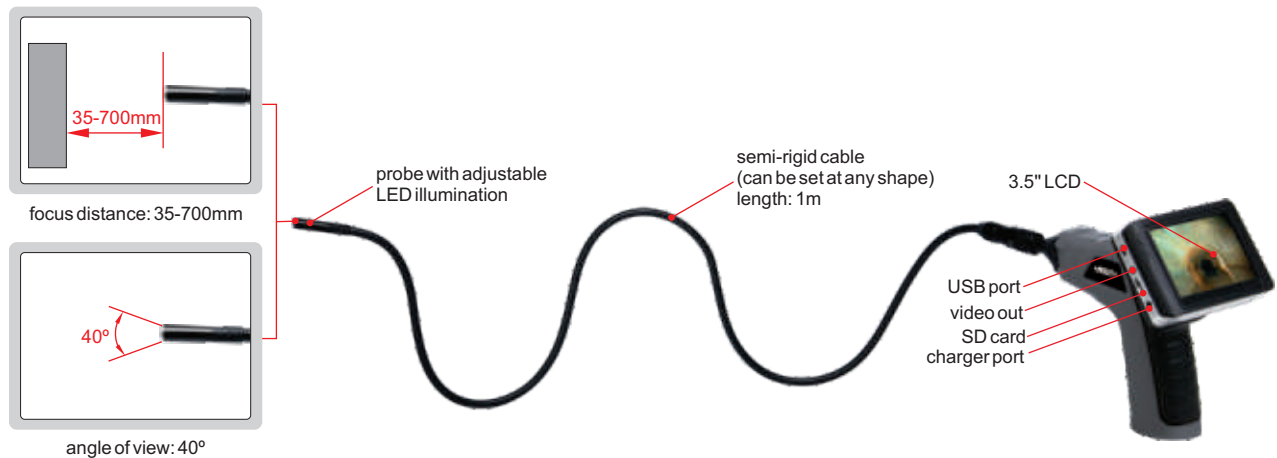

# ENDOSCOPE CODE ISV-1000D\*

the monitor can be separated from main body

mirror

hook

magnetic pick-up

- Can take videos and pictures

## SPECIFICATION

Probe diameter	9mm
Dust/waterproof probe	IP57
Pixel	0.3M
Resolution	640x480
Frame rate	30fps
Transmission distance	the monitor can be separated from main body, the maximum distance is 10m
Video format	PAL
Memory	2G SD card (store 5000 pictures or 15 minutes video)
Power supply of main body	4xAA batteries
Power supply of monitor	rechargeable battery (for 4 hours working)
Weight	1.1kg

## STANDARD DELIVERY

Main body	1pc
Monitor	1pc
Cable with probe	1pc
Mirror	1pc
Hook	1pc
Magnetic pick-up	1pc

SD card 2G	1pc
AA battery	4pcs
Video output cable	1pc
AC/DC adapter	1pc
USB cable	1pc

## OPTIONAL ACCESSORY

1m semi-rigid extension cable	ISV-1000D-CABLE
-------------------------------	-----------------

\* Add suffix on code No. to devote AC voltage and plug (refer to page V1)