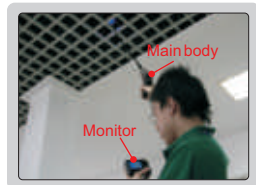

# ENDOSCOPE CODE ISV-1000D\*

the monitor can be separated from main body

mirror

hook

magnetic pick-up

- Can take videos and pictures

## SPECIFICATION

Probe diameter	9mm
Dust/waterproof probe	IP57
Pixel	0.3M
Resolution	640x480
Frame rate	30fps
Transmission distance	the monitor can be separated from main body, the maximum distance is 10m
Video format	PAL
Memory	2G SD card (store 5000 pictures or 15 minutes video)
Power supply of main body	4xAA batteries
Power supply of monitor	rechargeable battery (for 4 hours working)
Weight	1.1kg

## STANDARD DELIVERY

Main body	1pc
Monitor	1pc
Cable with probe	1pc
Mirror	1pc
Hook	1pc
Magnetic pick-up	1pc

SD card 2G	1pc
AA battery	4pcs
Video output cable	1pc
AC/DC adapter	1pc
USB cable	1pc