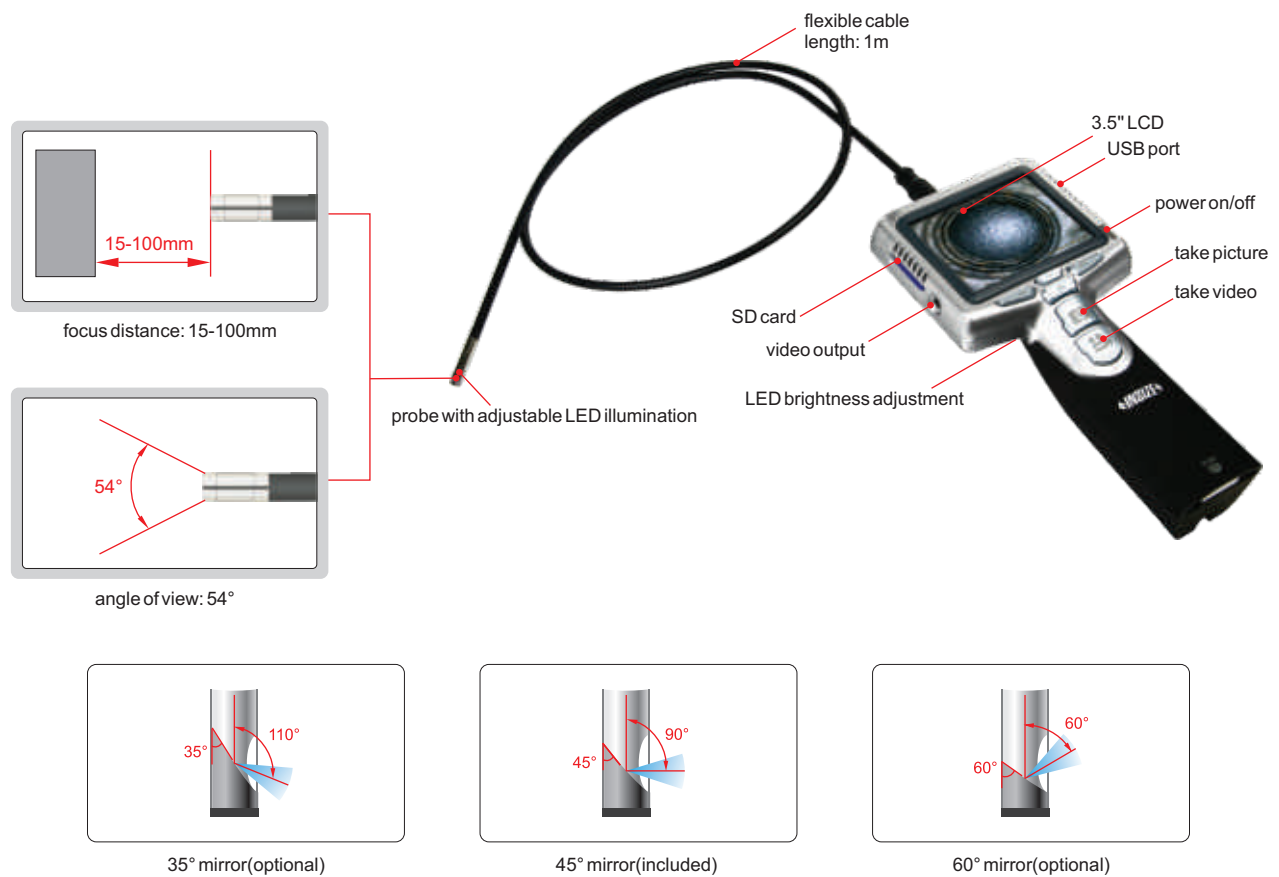

ENDOSCOPE CODE ISV-E55*

SPECIFICATION

Probe diameter	5.5mm
Dust/waterproof probe	IP57
Pixel	0.3M
Resolution	640x480
Frame rate	30fps
Video format	PAL or NTSC
Memory	2G SD card (store 6000 pictures or 15 minutes video)
Power supply	rechargeable battery (for 3 hours working)
Weight	450g

STANDARD DELIVERY

Main unit	1pc	Spare battery	1pc
Cable with probe	1pc	AC/DC adapter	1pc
SD card 2G	1pc	Video output cable	1pc
45° mirror	1pc	USB cable	1pc

OPTIONAL ACCESSORY

35° mirror	ISV-E55-M35
60° mirror	ISV-E55-M60
Cable	Page Q5

* Add suffix on code No. to devote AC voltage and plug (refer to page V1)