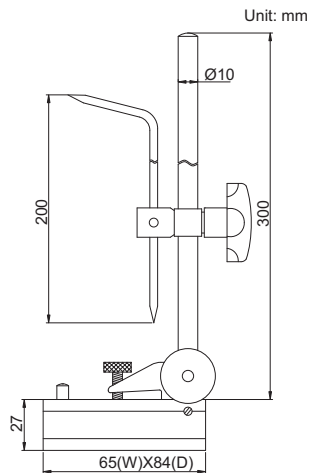

HEIGHT SCRIBER

6990-300A

Code

6990-300A

- Grooved bottom for cylinder
- Two pins to be set against the edge of surface plate