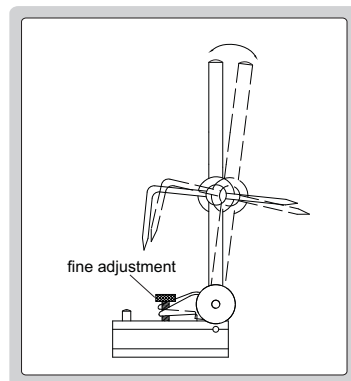

HEIGHT SCRIBER

6990-300A

Code

6990-300A

- Grooved bottom for cylinder
- Two pins to be set against the edge of surface plate