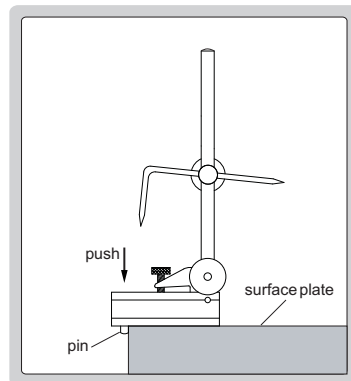

HEIGHT SCRIBER

6990-300A

Code

6990-300A

- Grooved bottom for cylinder
- Two pins to be set against the edge of surface plate