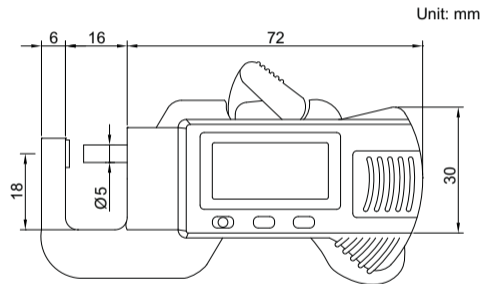

## DIGITAL SNAP GAUGE

2166-12

Code	Range	Resolution	Accuracy
2166-12	0-12mm/0-0.5"	0.01mm/0.0005"	±0.03mm