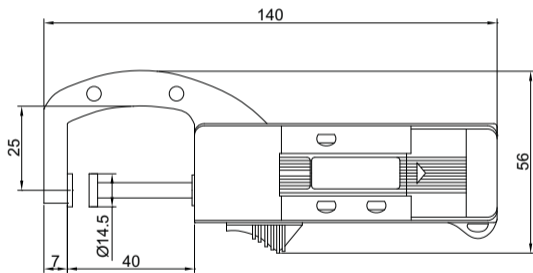

DIGITAL SNAP GAUGE

2167-25

Unit: mm

Code	Range	Resolution	Accuracy
2167-25	0-25mm/0-1"	0.01mm/0.0005"	± 0.03 mm