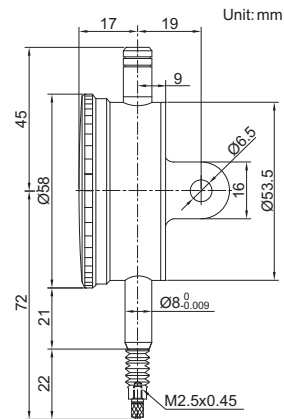

WATERPROOF DIAL INDICATOR

2324-10

- IP54 dust/waterproof
- Jeweled bearing

Code	Range	Graduation	Accuracy(f_{ges})	Hysteresis(f_u)	Range/rev	Dial reading	Remark
2324-10	10mm	0.01mm	17 μ m	3 μ m	1mm	0-100	lug back
2324-10F	10mm	0.01mm	17 μ m	3 μ m	1mm	0-100	flat back