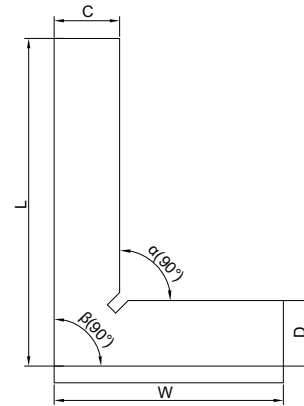

90° FLAT EDGE SQUARE WITH WIDE BASE

4793-100

(mm)

Code	Size(LxW)	Squareness		C	D	H	E
		Inside(α)	Outside(β)				
4793-50	50x40mm	6 μ m	6 μ m	13	13	4	13
4793-75	75x50mm	6 μ m	7 μ m	15	15	4	15
4793-100	100x70mm	7 μ m	7 μ m	20	20	5	20
4793-150	150x100mm	7 μ m	8 μ m	30	30	6	30
4793-200	200x130mm	8 μ m	9 μ m	30	30	7	30
4793-250	250x165mm	9 μ m	10 μ m	35	35	7	35
4793-300	300x200mm	10 μ m	11 μ m	40	40	8	40

- DIN875 grade 0
- Made of hardened stainless steel