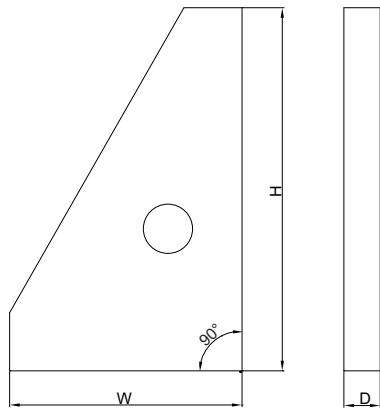

GRANITE SQUARE

4141-250

Code	Size(HxW)	Squareness	D
4141-250	250x160mm	2.5 μ m	25mm
4141-400	400x250mm	3.5 μ m	40mm
4141-630	630x400mm	4.5 μ m	63mm