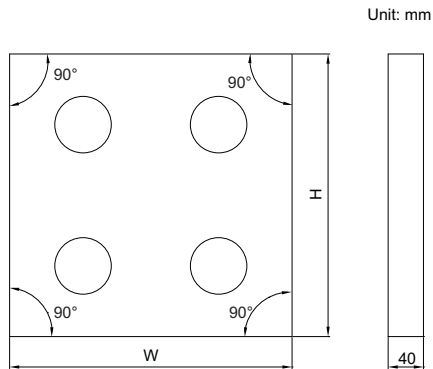

GRANITE SQUARE

4144-315

Code	Size(HxW)	Squareness
4144-315	315x315mm	2.6 μ m