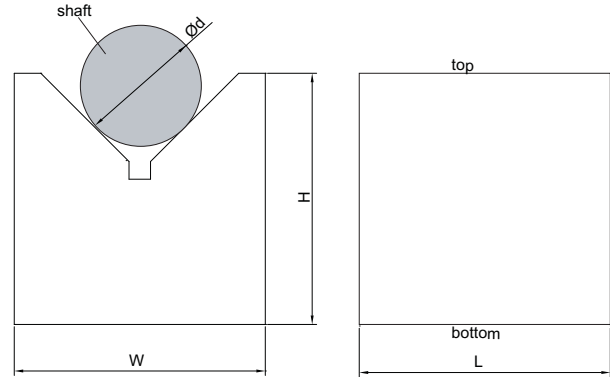

GRANITE V-BLOCK SET

6897-1

- Two V-blocks per set

Code	Size(LxWxH)	Range of shafts ($\varnothing d$)	Parallelism of V groove to bottom	Height difference of a matched pair
6897-1	70x70x50mm	6 - 75mm	5 μ m	5 μ m
6897-2	100x70x50mm	6 - 99mm	5 μ m	5 μ m